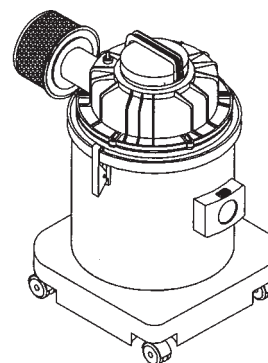

Cleanroom Vacuum Cleaner Systems with Stainless Steel Tank (AISI 430)

1. **E** - Single Phase
   - Dry Recovery
   - Cleanroom Compatible
2. **F** - Monophase
   - Récupération sec
   - Compatible pour les salles propres
3. **I** - Monofase
   - Recuperazione secco
   - Compatibile per le camere aseptiche
4. **G** - Einphasiges
   - Trockene Wiederaufnahme
   - Kompatibel für saubere Räume
5. **S** - Monofásico
   - Recuperación seca
   - Compatible para los sala blanca

Includes the following:

- ULPA filter
- Suction Hose $\varnothing 32\text{mm} \times 2.44\text{m}$
- Package of paper filter bags
- Extension Wand, telescopic
- Floor Tool, 36cm
- Crevice Tool, 20cm
- Dusting Brush, 8cm
- Upholstery Tool

CR-1

- 230V with European plug - Part #
- 240V with UK plug - Part #
- 230V with Swiss plug - Part #

CR-1 with ULPA Housing Protector Kit

- 230V with European plug - Part #
- 240V with UK plug - Part #
- 230V with Swiss plug - Part #

	Model	Volt/Hz	A	kW	m³/h	mm. H₂O	ℓ	Filter Surface area cm²
1	CR-1 with European plug	240/50	4.3	1	162	2.444	15	(1) 6.100*
2	CR-1 with UK plug	240/50	4,2	1	162	2.444	15	(1) 6.100*
3	CR-1 with Swiss plug	230/50	4.3	1	162	2.444	15	(1) 6.100*

*INCLUDES ULPA/HEPA FILTER SURFACE AREA
(1) MAIN CLOTH FILTER

	Model	Product Code	kW	Part Number
1	CR-1 with European plug (1-9)	SS, UF, TK	1	110762B
2	CR-1 with UK plug (1-9)	SS, UF, TK	1	110762C
3	CR-1 with Swiss plug (1-9)	SS, UF, TK	1	110762D
4	CR-1 with European plug (10+)	SS, UF, TK	1	110762B
5	CR-1 with UK plug (10+)	SS, UF, TK	1	110762C
6	CR-1 with Swiss plug (10+)	SS, UF, TK	1	110762D